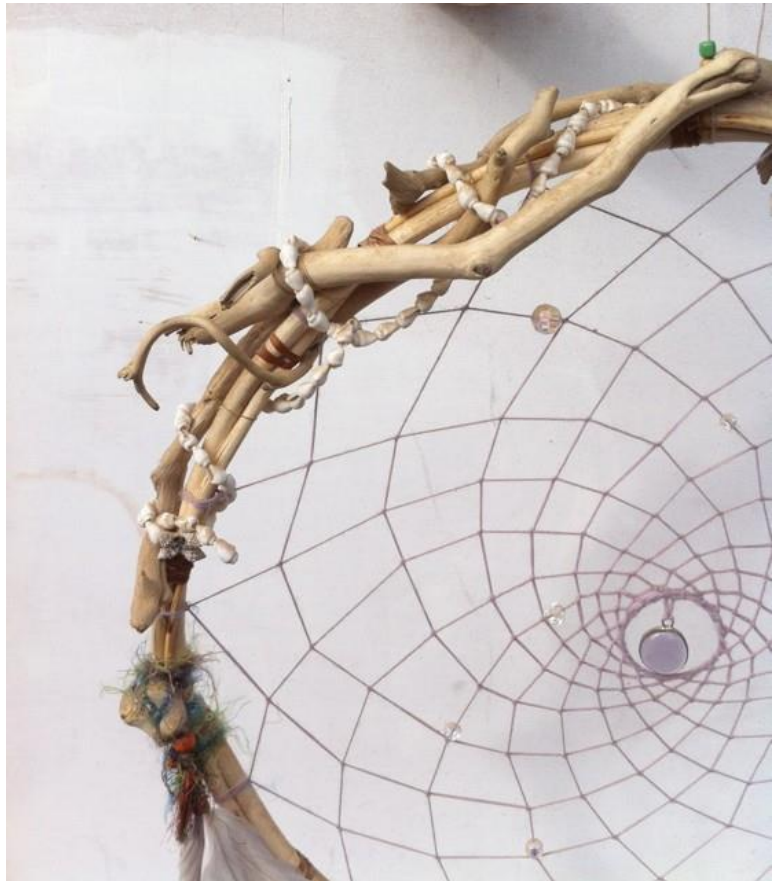

DREAM CATCHER

3 Week Course

Come and learn about dream catchers and adapt them using locally sourced natural materials. We will look at traditional dream catchers then experiment with a range of beach combed or forest sourced items.

*Selected works will go on display at
"All along the Riverbank"
May Day Bank Holiday Monday 6 May,
Along cycle path Newchurch to Sandown
(Afterwards yours to keep)*

**Fridays 22, 29 March, 5 April.
10.00-12.30**